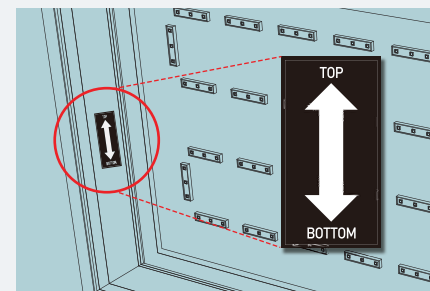

SA 148 DS AC LED SQ FR 350

This LED Acrylic face Lightbox is..

- ✓ Type Double sided
- ✓ Where to fix Freestanding
Post size : Max 150mm
- ✓ Lighting source LED Lighting
- ✓ Cover size 25mm trims
- ✓ Colour White or Black (Others cost extra)

- Price do not include acrylic sheets
- Price do not include packaging and Delivery

Installation_Freestanding type

"TOP & BOTTOM" indicative stickers at the inside

Additional fixing base plate welded in the bottom of frame for reinforcement

Predrilled 6mm drain holes on bottom

Remove screw from angle trims for insert acrylic

Remove angle trim from lightbox

Insert Acrylic face into Body frame