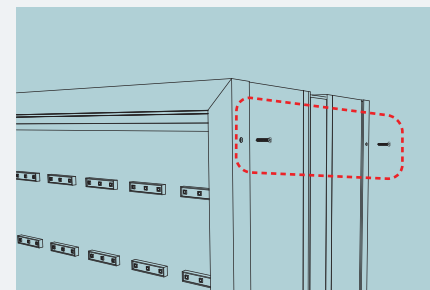

SA 148 DS AC LED SQ FR 350

This LED Acrylic face Lightbox is..

- ✓ Type Double sided
- ✓ Where to fix Freestanding
Post size : Max 150mm
- ✓ Lighting source LED Lighting
- ✓ Cover size 25mm trims
- ✓ Colour White or Black (Others cost extra)

- Price do not include acrylic sheets
- Price do not include packaging and Delivery

Installation_Freestanding type

"TOP & BOTTOM" indicative stickers at the inside

Additional fixing base plate welded in the bottom of frame for reinforcement

Predrilled 6mm drain holes on bottom

Remove screw from angle trims for insert acrylic

Remove angle trim from lightbox

Insert Acrylic face into Body frame