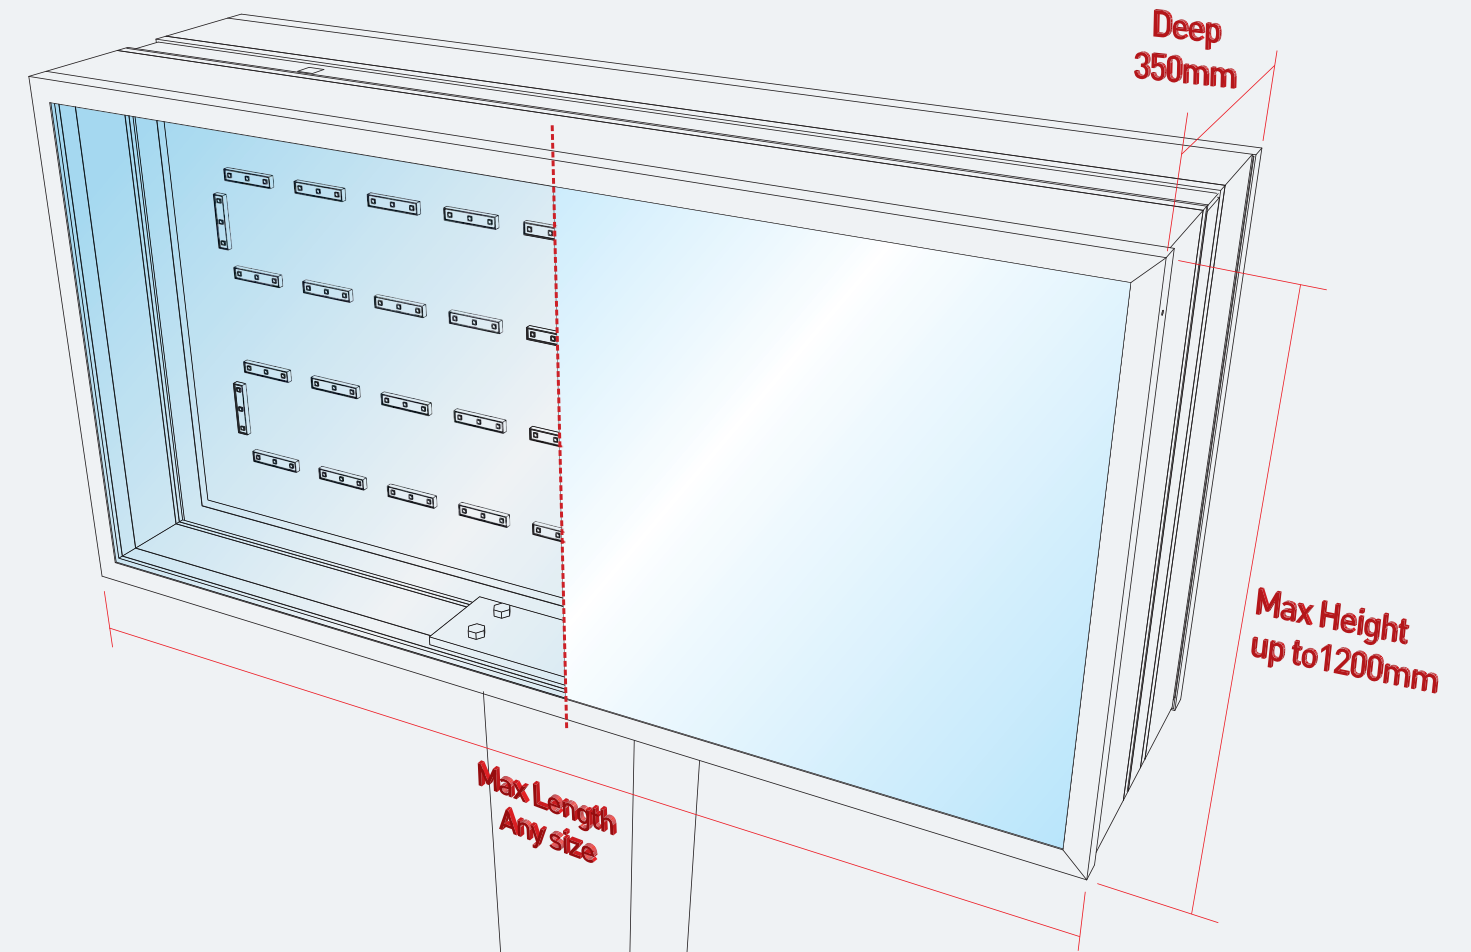

SA 148 DS AC LED SQ FR 350

This LED Acrylic face Lightbox is..

- ✓ Type Double sided
- ✓ Where to fix Freestanding
Post size : Max 150mm
- ✓ Lighting source LED Lighting
- ✓ Cover size 25mm trims
- ✓ Colour White or Black (Others cost extra)

- Price do not include acrylic sheets
- Price do not include packaging and Delivery

Installation_Freestanding type

"TOP & BOTTOM" indicative stickers at the inside

Additional fixing base plate welded in the bottom of frame for reinforcement

Predrilled 6mm drain holes on bottom

Remove screw from angle trims for insert acrylic

Remove angle trim from lightbox

Insert Acrylic face into Body frame