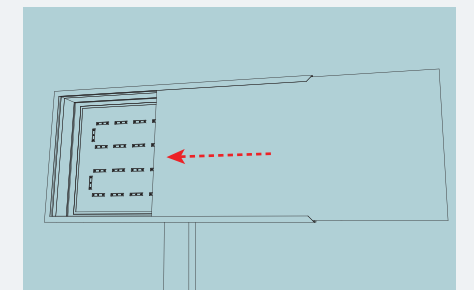

SA 148 DS AC LED SQ FR 350

This LED Acrylic face Lightbox is..

- ✓ Type Double sided
- ✓ Where to fix Freestanding
Post size : Max 150mm
- ✓ Lighting source LED Lighting
- ✓ Cover size 25mm trims
- ✓ Colour White or Black (Others cost extra)

- Price do not include acrylic sheets
- Price do not include packaging and Delivery

Installation_Freestanding type

"TOP & BOTTOM" indicative stickers at the inside

Additional fixing base plate welded in the bottom of frame for reinforcement

Predrilled 6mm drain holes on bottom

Remove screw from angle trims for insert acrylic

Remove angle trim from lightbox

Insert Acrylic face into Body frame