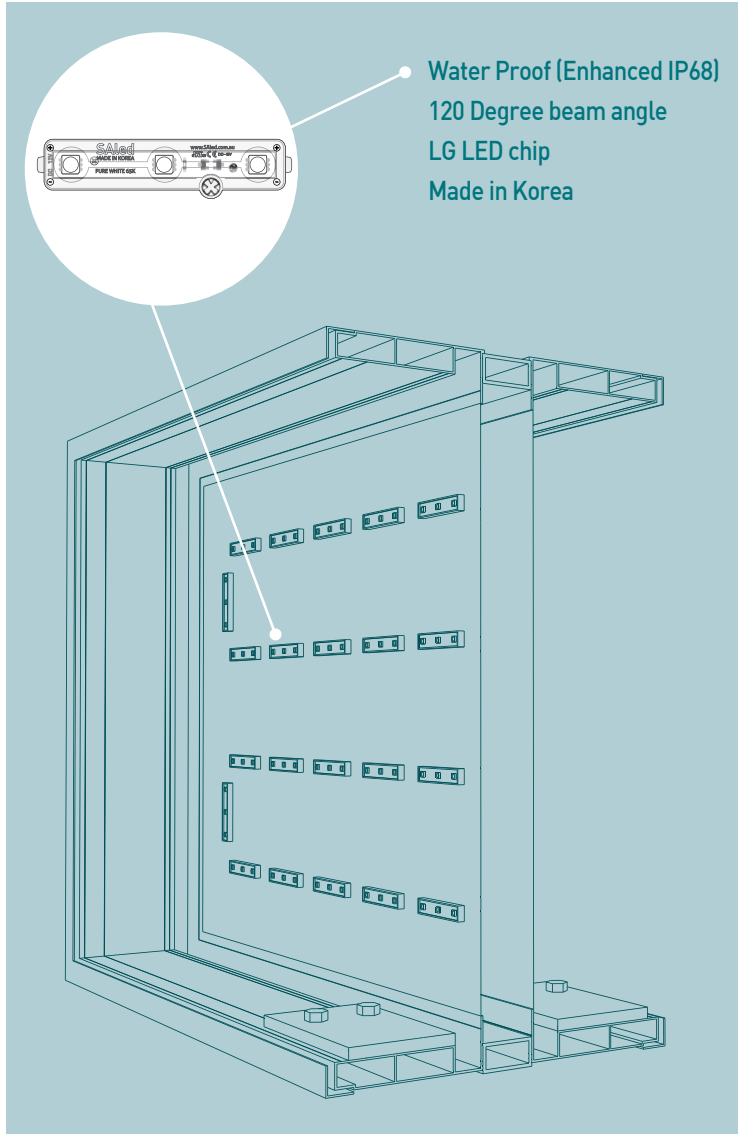

SA 148 DS AC LED SQ FR 350

This LED Acrylic face Lightbox is..

- ✓ Type Double sided
- ✓ Where to fix Freestanding
Post size : Max 150mm
- ✓ Lighting source LED Lighting
- ✓ Cover size 25mm trims
- ✓ Colour White or Black (Others cost extra)

- Price do not include acrylic sheets
- Price do not include packaging and Delivery

Installation_Freestanding type

"TOP & BOTTOM" indicative stickers at the inside

Additional fixing base plate welded in the bottom of frame for reinforcement

Predrilled 6mm drain holes on bottom

Remove screw from angle trims for insert acrylic

Remove angle trim from lightbox

Insert Acrylic face into Body frame