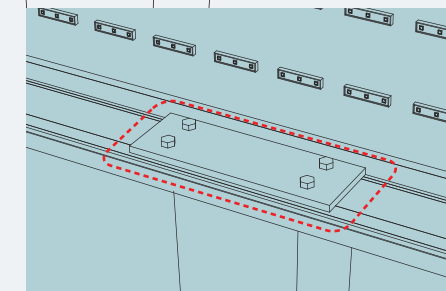

SA 148 DS AC LED SQ FR 350

This LED Acrylic face Lightbox is..

- ✓ Type Double sided
- ✓ Where to fix Freestanding
Post size : Max 150mm
- ✓ Lighting source LED Lighting
- ✓ Cover size 25mm trims
- ✓ Colour White or Black (Others cost extra)

- Price do not include acrylic sheets
- Price do not include packaging and Delivery

Installation_Freestanding type

"TOP & BOTTOM" indicative stickers at the inside

Additional fixing base plate welded in the bottom of frame for reinforcement

Predrilled 6mm drain holes on bottom

Remove screw from angle trims for insert acrylic

Remove angle trim from lightbox

Insert Acrylic face into Body frame