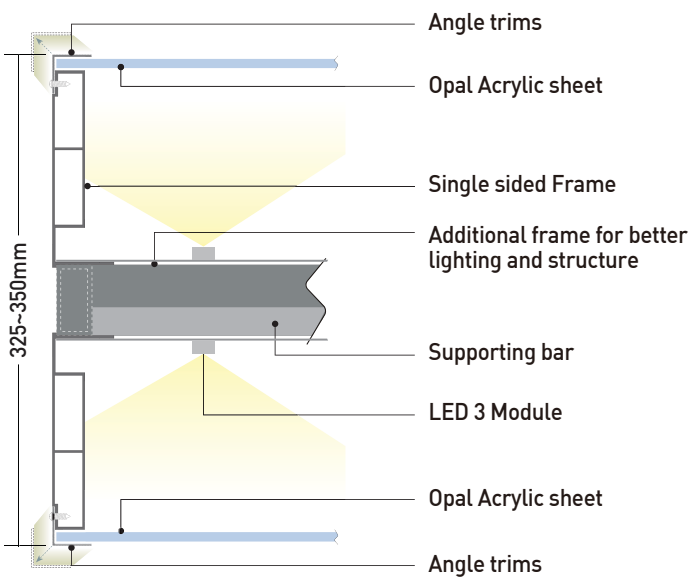

SA 148 DS AC LED SQ FR 350

This LED Acrylic face Lightbox is..

- ✓ Type Double sided
- ✓ Where to fix Freestanding
Post size : Max 150mm
- ✓ Lighting source LED Lighting
- ✓ Cover size 25mm trims
- ✓ Colour White or Black (Others cost extra)

- Price do not include acrylic sheets
- Price do not include packaging and Delivery

Installation_Freestanding type

"TOP & BOTTOM" indicative stickers at the inside

Additional fixing base plate welded in the bottom of frame for reinforcement

Predrilled 6mm drain holes on bottom

Remove screw from angle trims for insert acrylic

Remove angle trim from lightbox

Insert Acrylic face into Body frame