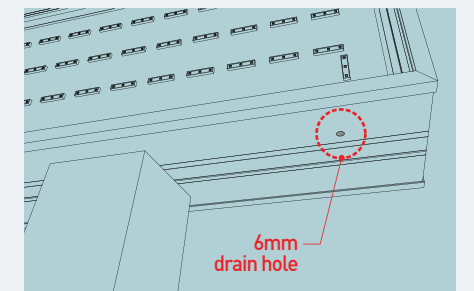

SA 148 DS AC LED SQ FR 350

This LED Acrylic face Lightbox is..

- ✓ Type Double sided
- ✓ Where to fix Freestanding
Post size : Max 150mm
- ✓ Lighting source LED Lighting
- ✓ Cover size 25mm trims
- ✓ Colour White or Black (Others cost extra)

- Price do not include acrylic sheets
- Price do not include packaging and Delivery

Installation_Freestanding type

"TOP & BOTTOM" indicative stickers at the inside

Additional fixing base plate welded in the bottom of frame for reinforcement

Predrilled 6mm drain holes on bottom

Remove screw from angle trims for insert acrylic

Remove angle trim from lightbox

Insert Acrylic face into Body frame