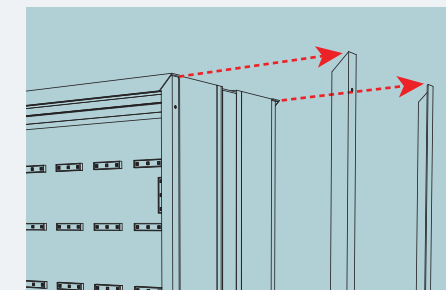

SA 148 DS AC LED SQ FR 350

This LED Acrylic face Lightbox is..

- ✓ Type Double sided
- ✓ Where to fix Freestanding
Post size : Max 150mm
- ✓ Lighting source LED Lighting
- ✓ Cover size 25mm trims
- ✓ Colour White or Black (Others cost extra)

- Price do not include acrylic sheets
- Price do not include packaging and Delivery

Installation_Freestanding type

"TOP & BOTTOM" indicative stickers at the inside

Additional fixing base plate welded in the bottom of frame for reinforcement

Predrilled 6mm drain holes on bottom

Remove screw from angle trims for insert acrylic

Remove angle trim from lightbox

Insert Acrylic face into Body frame